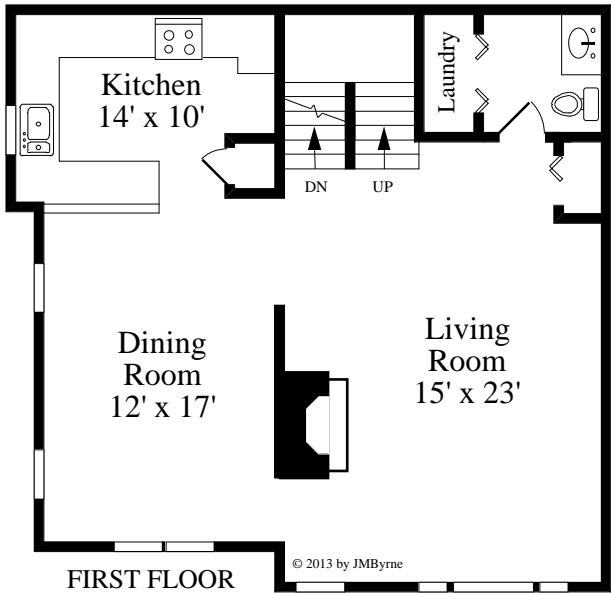

Webster Street Green Condominiums

34 Webster Street, Unit 2 • Needham, Massachusetts

J. M. BYRNE
 COMPUTER
 GRAPHICS
 781-237-1470
 www.JMByrne.com
 All measurements approximate.
 Not drawn to exact scale.
 Copyright © 2013 by Janet Marie Byrne